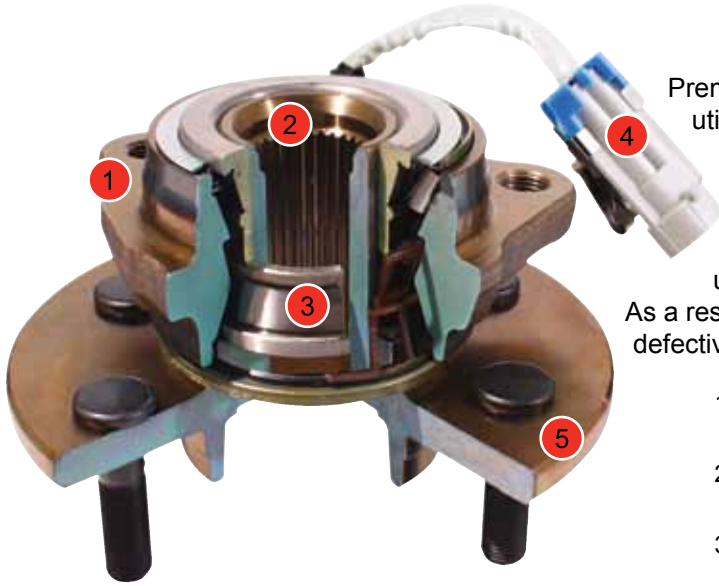

APEX **Auto Parts EXperts™**

by

PILOT™
AUTOMOTIVE

HUB ASSEMBLIES 2012 CATALOG

PREMIUM HUB ASSEMBLY

Premium Hub Assemblies are Engineered for Performance utilizing a Unibody housing construction. One unit means no loose parts and more accurate clearance tolerance using CNC machines, and then robotically assembled. After assembly these units goes through a series of rigorous testing for heat, vibration, torque and friction using sophisticated machinery such as the (LGM-15/61). As a result, APEX Premium Hub Assemblies have less than 1% defective rate that carries a 50,000 mile warranty.

1. The flange uses precision grade steel that is 30% thicker for added strength and durability in today's driving conditions.
2. Enhanced sealing system utilizes high performance oil seals offering increased endurance between -40°F to 300°F.
3. High performance ESSO RONEX MP grease that reduces abrasion and better than OEM lubricant.
4. Superior Coated ABS sensor that has a temperature range between -76°F and 302°F; and avoids cracking and shortages.
5. Specially heat treated with a "Gold" Finish to fight off the road elements and prevent rust.

STANDARD HUB ASSEMBLY

APEX's Hub Bearings feature high quality metal roller balls with added rollers over OE requirements to create a final product that is capable of bearing loads 20% to 30% more than other brands. All APEX Hub Bearings comes standard with flanges that are 30% thicker than traditional units offering superior performance.

1. The ABS Sensor cable is constructed of nitrile butadiene rubber capable of handling temperatures from -40°F to 225°F.
2. Utilizing superior seals to provide optimal performance between -30°F to 300°F.
3. Specially heat treated 65MN steel for strength and durability..