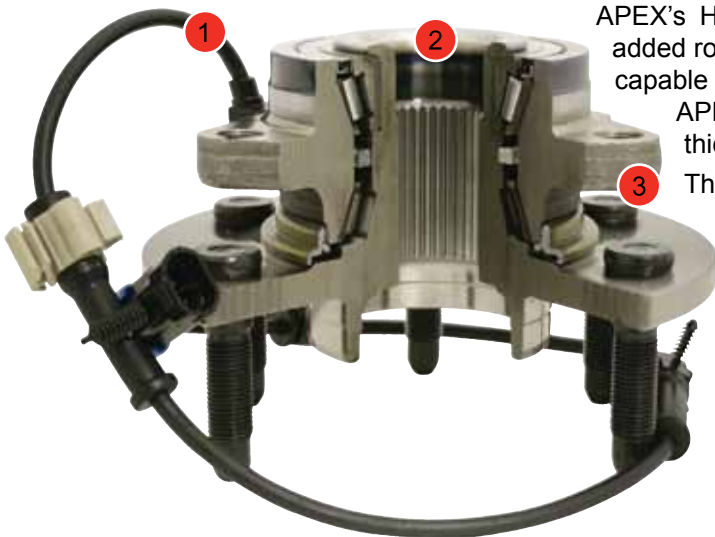

APEX **Auto Parts EXperts™**

by

PILOT™
AUTOMOTIVE

HUB ASSEMBLIES 2012 CATALOG

PREMIUM HUB ASSEMBLY

Premium Hub Assemblies are Engineered for Performance utilizing a Unibody housing construction. One unit means no loose parts and more accurate clearance tolerance using CNC machines, and then robotically assembled. After assembly these units goes through a series of rigorous testing for heat, vibration, torque and friction using sophisticated machinery such as the (LGM-15/61). As a result, APEX Premium Hub Assemblies have less than 1% defective rate that carries a 50,000 mile warranty.

1. The flange uses precision grade steel that is 30% thicker for added strength and durability in today's driving conditions.
2. Enhanced sealing system utilizes high performance oil seals offering increased endurance between -40°F to 300°F.
3. High performance ESSO RONEX MP grease that reduces abrasion and better than OEM lubricant.
4. Superior Coated ABS sensor that has a temperature range between -76°F and 302°F; and avoids cracking and shortages.
5. Specially heat treated with a "Gold" Finish to fight off the road elements and prevent rust.

STANDARD HUB ASSEMBLY

APEX's Hub Bearings feature high quality metal roller balls with added rollers over OE requirements to create a final product that is capable of bearing loads 20% to 30% more than other brands. All APEX Hub Bearings comes standard with flanges that are 30% thicker than traditional units offering superior performance.